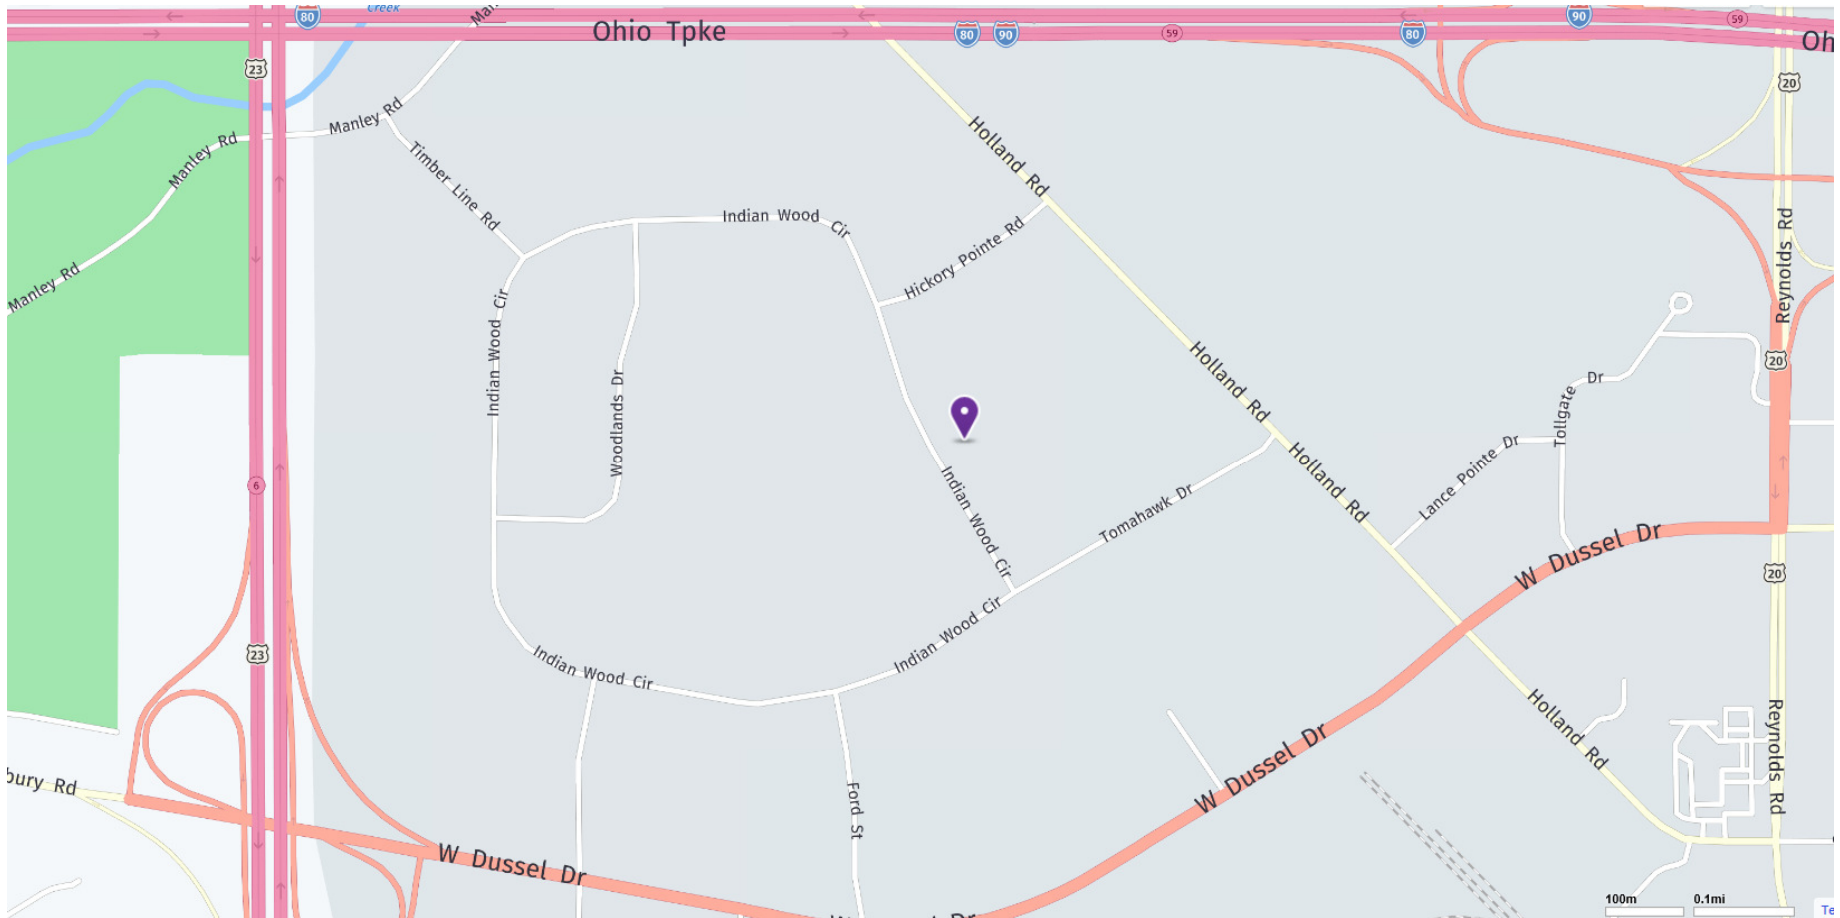

Powering Business Worldwide

1 – Eaton Hydraulics Training Services Facility –  
1650/1660 Indian Wood Circle, Maumee, OH 43537

Driving distance from Detroit Metro Airport -75 miles.  
Driving distance from Toledo Express Airport -10 miles.