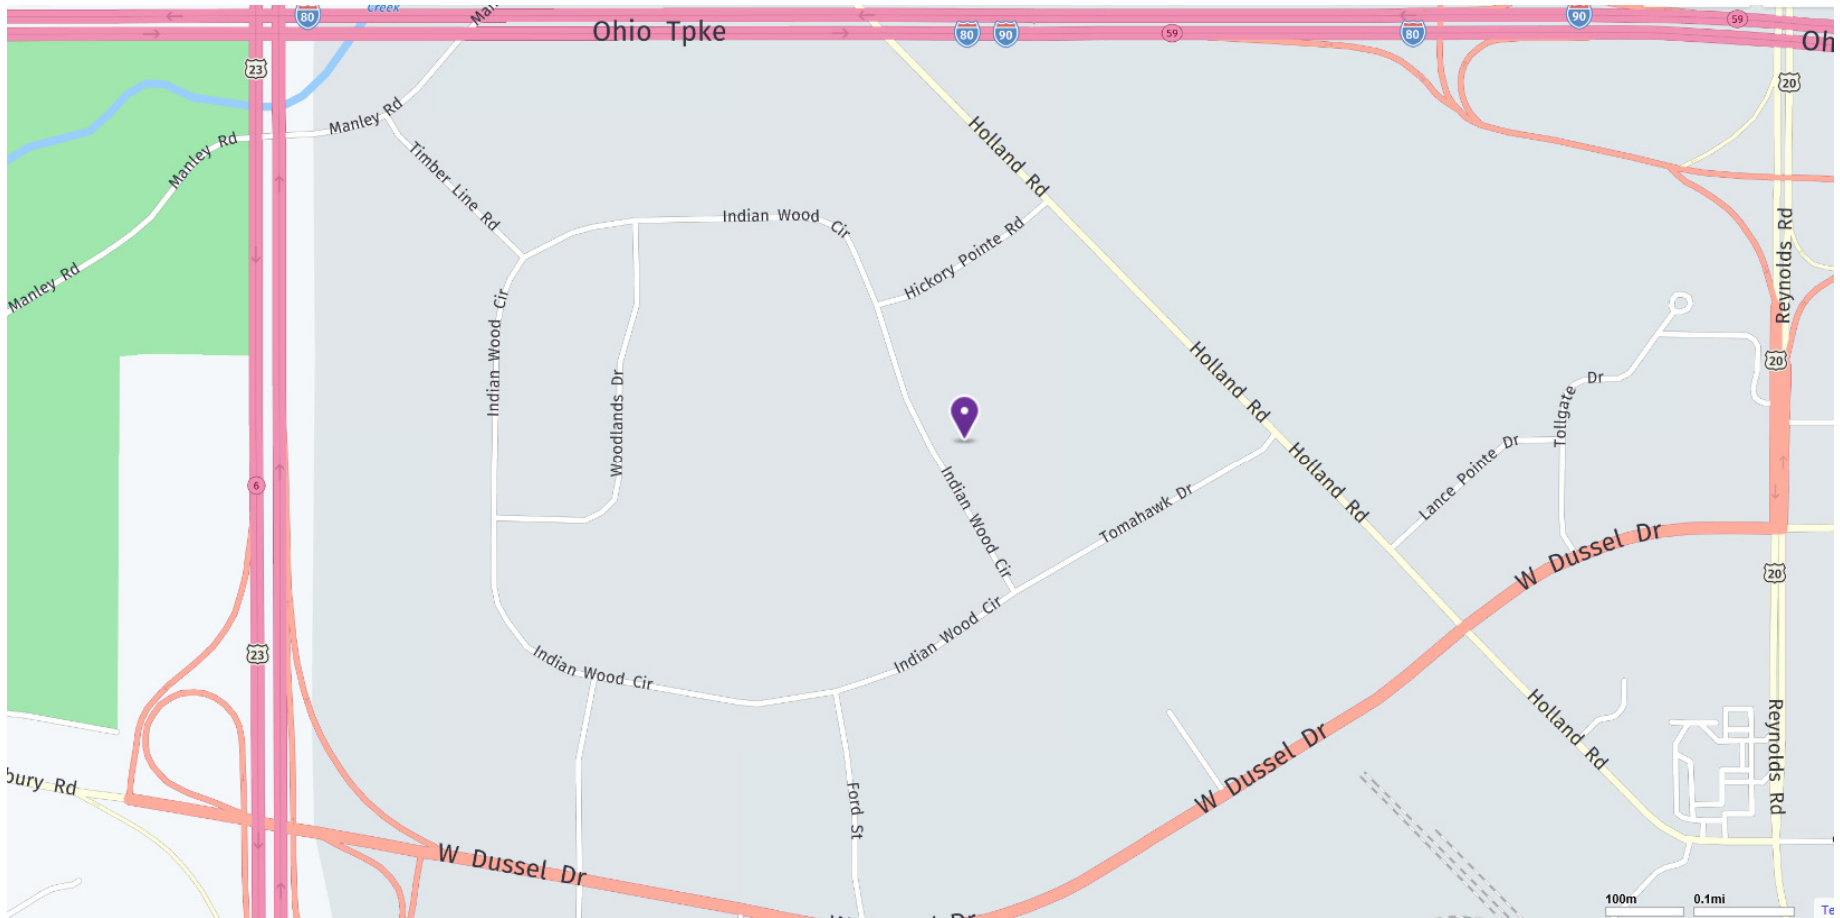

Powering Business Worldwide

1 – Eaton Hydraulics Training Services Facility –
1650/1660 Indian Wood Circle, Maumee, OH 43537

Driving distance from Detroit Metro Airport -75 miles.
Driving distance from Toledo Express Airport -10 miles.