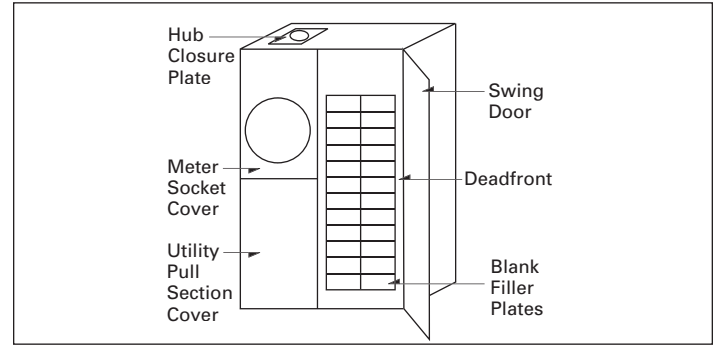

Type CH House Panel

Type BR House Panel

Figure 6. House Panel Line Diagram

Table 9. House Panels—HP Style

Catalog Numbers

HP	Utility Pull Section Cover	Meter Socket Cover	Swing Door	Deadfront	Hub Closure Plate	Blank Filler Plate ①
HP402442	HPUCVR01	HPMSCVR01	HPFCVR01	HPICVR01	—	BRFP
HP302440S	HPUCVR01	HPMSCVR01	HPFCVR02	HPICVR02	—	BRFP
HP402440S	HPUCVR01	HPMSCVR01	HPFCVR04	HPICVR03	—	BRFP
HP302440SH	HPUCVR01	HPMSCVR01	HPFCVR03	HPICVR02	—	BRFP
HP402440SH	HPUCVR01	HPMSCVR01	HPFCVR05	HPICVR03	—	BRFP
HP40	HPUCVR01	HPMSCVR01	HPFCVR06	HPICVR04	—	BRFP
HP30S	HPUCVR01	HPMSCVR01	HPFCVR07	HPICVR05	—	BRFP
HP40S	HPUCVR01	HPMSCVR01	HPFCVR08	HPICVR06	—	BRFP
HP40SH	HPUCVR01	HPMSCVR01	HPFCVR09	HPICVR06	—	BRFP
HP402440B	—	HPMSCVR02	HPFCVR10	HPICVR01	—	BRFP
HP402440SB	—	HPMSCVR02	HPFCVR11	HPICVR03	—	BRFP
HP402440SBH	—	HPMSCVR02	HPFCVR12	HPICVR03	—	BRFP
HP30SHL	—	HPMSCVR03	HPFCVR13	HPICVR05	—	BRFP
HP304040SHL	—	HPMSCVR03	HPFCVR14	HPICVR02	—	BRFP
HP40SHL	—	HPMSCVR03	HPFCVR15	HPICVR06	—	BRFP
HP404040SHL	—	HPMSCVR03	HPFCVR16	HPICVR03	—	BRFP