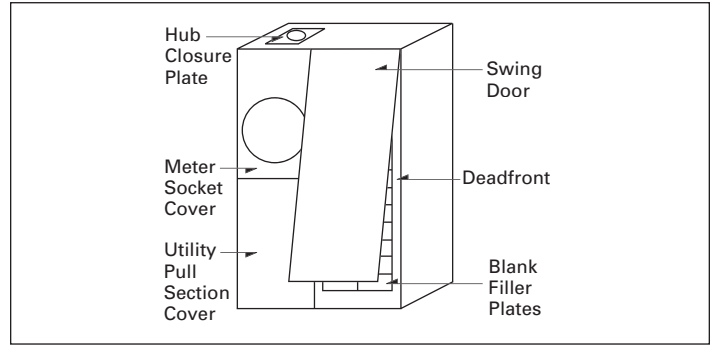

⑥ Security hub closure plate.

Figure 5. CMBE Style Line Diagram

Table 7. CMB Style Meter Breakers

Catalog Numbers

CMB	Utility Pull Section Cover	Distribution Pull Section Cover	Meter Socket Cover	Swing Door	Deadfront	Hub Closure Plate	Blank Filler Plate ①	Breaker Cover
CMBB200BTS	—	—	MBMSCVR12	MBFCVR12	MBICVR22	MBHCP1 ②	—	—
CMB24L125BTS	—	—	MBMSCVR11	MBFCVR13	MBICVR28	MBHCP1 ②	CHFP	—
CMB88B200BTS	—	—	MBMSCVR12	MBFCVR12	MBICVR19	MBHCP1 ②	CHFP	—
CMB88B150BTS	—	—	MBMSCVR12	MBFCVR12	MBICVR19	MBHCP1 ②	CHFP	—
CMB1212L200BTS	—	—	MBMSCVR2	MBFCVR1	MBICVR17	MBHCP1 ②	CHFP	—
CMB1212L200BTS D	—	—	MBMSCVR2	MBFCVR1	MBICVR17	MBHCP1 ②	CHFP	—
CMB1212P200BTS	—	—	MBMSCVR2	MBFCVR2	MBICVR12	MBHCP1 ②	CHFP	—
CMB1212P200BTS D	—	—	MBMSCVR2	MBFCVR2	MBICVR12	MBHCP1 ②	CHFP	—
CMB1212B200BTS	—	—	MBMSCVR2	MBFCVR2	MBICVR12	MBHCP1 ②	CHFP	—
CMB1212B200BTS D	—	—	MBMSCVR2	MBFCVR2	MBICVR12	MBHCP1 ②	CHFP	—
CMB3242B150BS	—	MBDCVR1 ③ & MBDCVR3 ④	MBMSCVR10	MBFCVR7	MBICVR6	MBHCP1 ②	CHFP	—
CMB3242B200BS	—	MBDCVR1 ③ & MBDCVR3 ④	MBMSCVR10	MBFCVR7	MBICVR6	MBHCP1 ②	CHFP	—