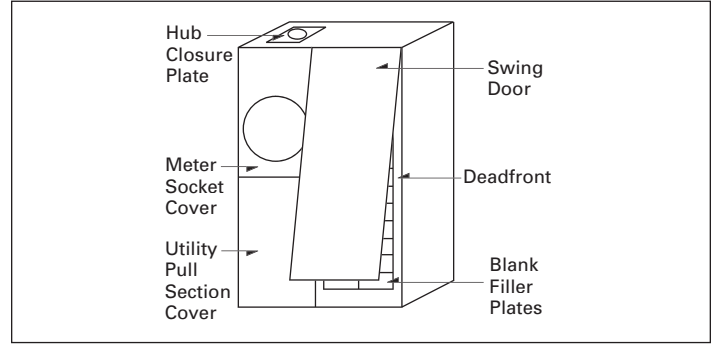

① Blank filler plates are supplied in multiples of 25.

Typical Meter Breaker

Figure 2. CGBT Style Line Diagram

Table 3. WCG Style Meter Breakers

Catalog Numbers

WCG	Utility Pull Section Cover	Meter Socket Cover	Swing Door	Deadfront	Hub Closure Plate	Blank Filler Plate ①
WCG121224SD	—	WCGMSCVR01	WCGFCVR01	WCGICVR01	WCGHCP01	BRFP
WCG152040SD	—	WCGMSCVR01	WCGFCVR02	WCGICVR01	WCGHCP01	BRFP
WCG202040SD	—	WCGMSCVR01	WCGFCVR03	WCGICVR01	WCGHCP01	BRFP
WCG20816SL	—	WCGMSCVR01	WCGFCVR04	WCGICVR01	WCGHCP01	BRFP