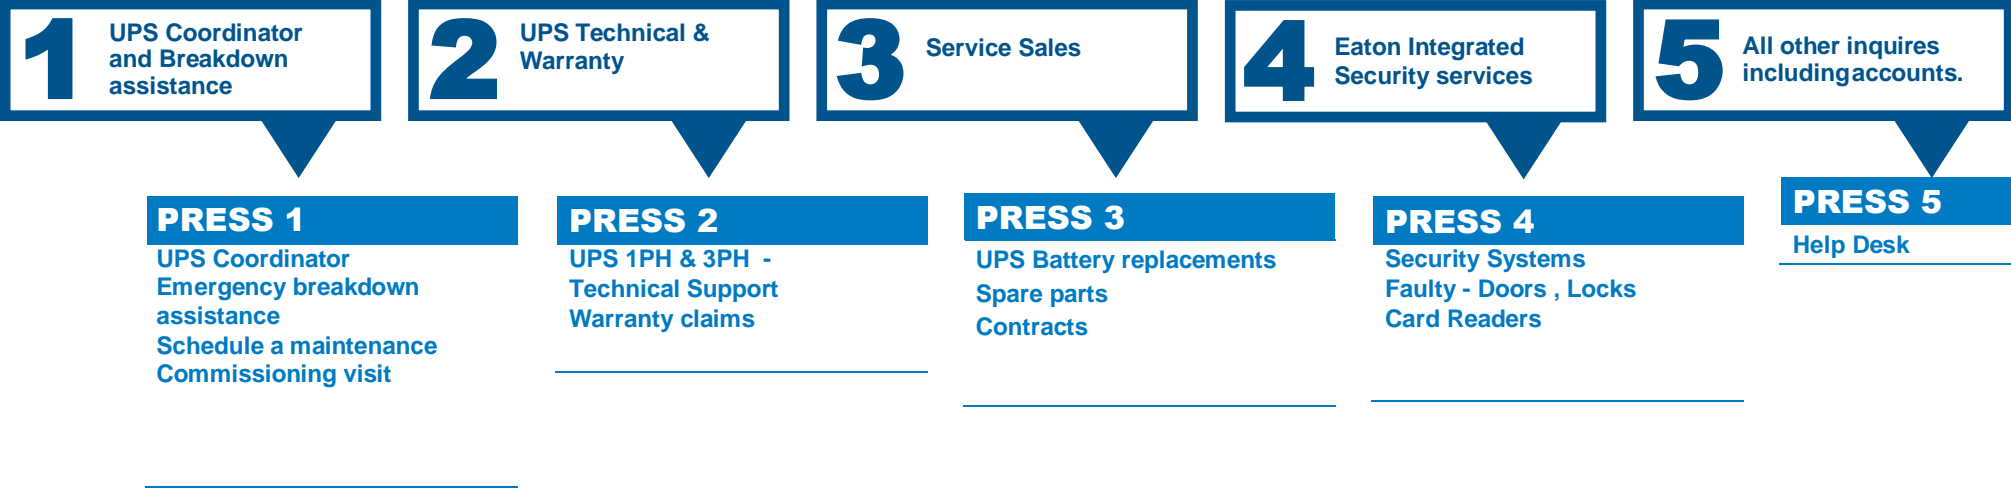

Contact Eaton Service on 1300 303 059

EATON PHONE DIRECTORY

Eaton Industries Pty Ltd

Australia Head Office:
10 Kent Road
Mascot NSW 2020

Tel:1300 332 866

Rowville Office:
105 Henderson Rd
Rowville , VIC , 3178