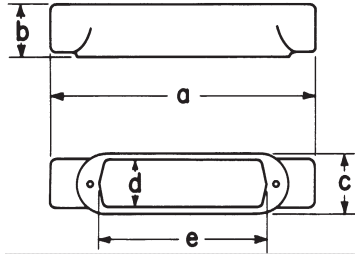

BUBXL (extra large) With cover and gasket

Hub size	Cat. #
2"	BUBXL6 HDG
3"	BUBXL8 HDG

BLB^o

Hub size	Cat. #
1"	BLB3 HDG CG
1¼"	BLB4 HDG CG
1½"	BLB5 HDG WR CG
2"	BLB6 HDG WR CG
2½"	BLB7 HDG WR CG
3"	BLB8 HDG WR CG
3½"	BLB9 HDG WR CG
4"	BLB10 HDG WR CG

BT

Hub size	Cat. #
1"	BT3 HDG CG
1¼"	BT4 HDG CG
1½"	BT5 HDG CG
2"	BT6 HDG CG
2½"	BT7 HDG CG
3"	BT8 HDG CG
3½"	BT9 HDG CG
4"	BT10 HDG CG

Blank replacement covers

Feraloy iron alloy (all B series moguls except BUBXL)

Size	Cat. # With round neoprene gasket
1" or 1¼"	BG48 HDG
1½" or 2"	BG68 HDG
2½" or 3"	BG88 HDG
3½" or 4"	BG98 HDG

^AFor 5" size, use catalog number LBD012. For 6" size, use catalog number LBD014.

BC, BLB, BUB, BT, BUBXL mogul bodies, covers and gaskets – hot dip galvanized

Dimensions (in inches):

BC

BLB

BC

Hub size	1"	1 1/4"	1 1/2"	2"	2 1/2"	3"	3 1/2"	4"
a	9 ⁹ / ₁₆	9 ⁹ / ₁₆	13 ³ / ₄	13 ³ / ₄	18 ³ / ₈	18 ³ / ₈	23 ³ / ₄	23 ³ / ₄
b	1 ⁷ / ₈	2 ⁷ / ₁₆	2 ⁷ / ₁₆	3 ¹ / ₈	3 ⁷ / ₈	4 ³ / ₈	4 ⁷ / ₈	5 ³ / ₈
c	2 ⁷ / ₁₆	2 ⁷ / ₁₆	3	3	4 ¹ / ₄	4 ¹ / ₄	5 ¹ / ₄	5 ¹ / ₄
d	1 ⁷ / ₈	1 ⁷ / ₈	2 ⁵ / ₈	2 ⁵ / ₈	3 ¹³ / ₁₆	3 ¹³ / ₁₆	4 ³ / ₄	4 ³ / ₄
e	6	6	10	10	15	15	20	20