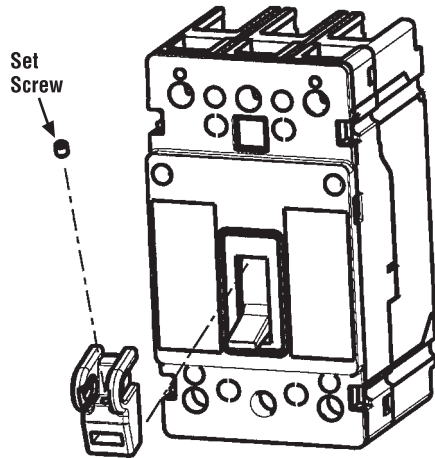

Power  
Defense™

Circuit Breaker  
Accessory

For PDG1  
Frame

IL012178EN H01

PDG1 Padlockable Handle Block  
Cat. No. PDG1XPHB  
Style No. 66A1591G11  
Quantity - 1

Circuit Breaker Can Be Locked Either "ON" or "OFF".  
Instructions For Assembly -  
• Place Block Over Handle & Secure With Set Screw.

+

Power  
Defense™

Circuit Breaker  
Accessory

For PDG1  
Frame

IL012178EN H01

PDG1 Padlockable Handle Block  
Cat. No. PDG1XPHB  
Style No. 66A1591G11  
Quantity - 1

Circuit Breaker Can Be Locked Either "ON" or "OFF".  
Instructions For Assembly -  
• Place Block Over Handle & Secure With Set Screw.