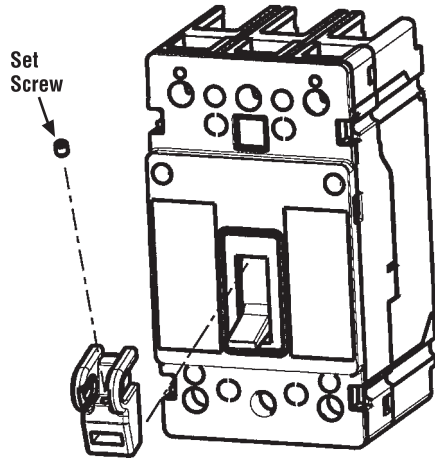

Power  
Defense™

Circuit Breaker  
Accessory

For PDG1  
Frame

IL012178EN H01

PDG1 Padlockable Handle Block  
Cat. No. PDG1XPHB  
Style No. 66A1591G11  
Quantity - 1

Circuit Breaker Can Be Locked Either "ON" or "OFF".  
Instructions For Assembly -  
• Place Block Over Handle & Secure With Set Screw.

+

Power  
Defense™

Circuit Breaker  
Accessory

For PDG1  
Frame

IL012178EN H01

PDG1 Padlockable Handle Block  
Cat. No. PDG1XPHB  
Style No. 66A1591G11  
Quantity - 1

Circuit Breaker Can Be Locked Either "ON" or "OFF".  
Instructions For Assembly -  
• Place Block Over Handle & Secure With Set Screw.