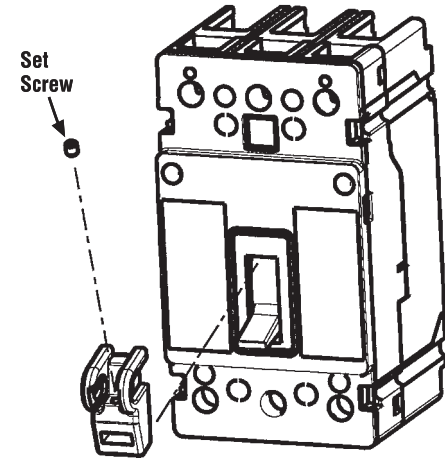

Power  
Defense™

Circuit Breaker  
Accessory

For PDG1  
Frame

IL012178EN H01

PDG1 Padlockable Handle Block  
Cat. No. PDG1XPHB  
Style No. 66A1591G11  
Quantity - 1

Circuit Breaker Can Be Locked Either "ON" or "OFF".  
Instructions For Assembly -  
• Place Block Over Handle & Secure With Set Screw.

+

Power  
Defense™

Circuit Breaker  
Accessory

For PDG1  
Frame

IL012178EN H01

PDG1 Padlockable Handle Block  
Cat. No. PDG1XPHB  
Style No. 66A1591G11  
Quantity - 1

Circuit Breaker Can Be Locked Either "ON" or "OFF".  
Instructions For Assembly -  
• Place Block Over Handle & Secure With Set Screw.