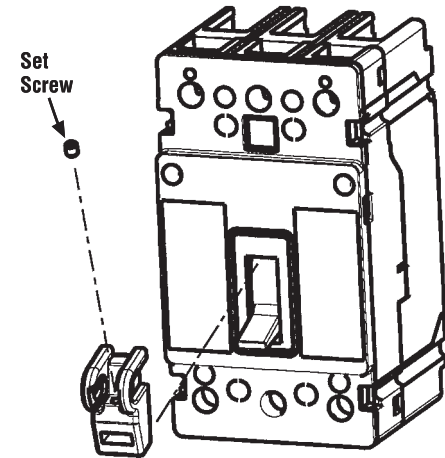

Power  
Defense™

Circuit Breaker  
Accessory

For PDG1  
Frame

IL012178EN H01

PDG1 Padlockable Handle Block  
Cat. No. PDG1XPHB  
Style No. 66A1591G11  
Quantity - 1

Circuit Breaker Can Be Locked Either "ON" or "OFF".  
Instructions For Assembly -  
• Place Block Over Handle & Secure With Set Screw.

+

Power  
Defense™

Circuit Breaker  
Accessory

For PDG1  
Frame

IL012178EN H01

PDG1 Padlockable Handle Block  
Cat. No. PDG1XPHB  
Style No. 66A1591G11  
Quantity - 1

Circuit Breaker Can Be Locked Either "ON" or "OFF".  
Instructions For Assembly -  
• Place Block Over Handle & Secure With Set Screw.