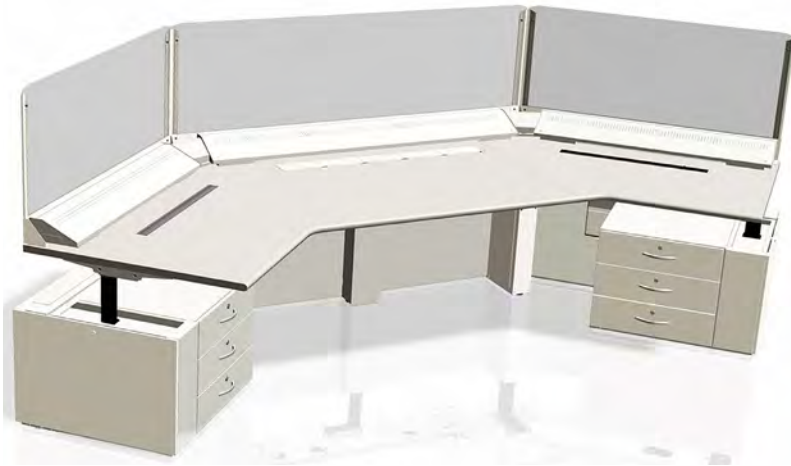

Work space shields

OnGuard divider panel

The shields on this page are designed specifically for Eaton OnGuard command console configurations. The shields quickly and easily clamp on for a secure fit.

24" high

Model #	Dim. in inches	US List Price
AECDIVPNL2924	29W x 24H	$ 455.00
AECDIVPNL3724	37W x 24H	$ 475.00
AECDIVPNL3824	38W x 24H	$ 480.00
AECDIVPNL4524	45W x 24H	$ 500.00
AECDIVPNL4624	46W x 24H	$ 505.00
AECDIVPNL5024	50W x 24H	$ 520.00
AECDIVPNL5824	58W x 24H	$ 545.00
AECDIVPNL6324	63W x 24H	$ 565.00
AECDIVPNL7024	70W x 24H	$ 585.00
AECDIVPNL7224	72W x 24H	$ 595.00

36" high

Model #	Dim. in inches	US List Price
AECDIVPNL2936	29W x 36H	$ 475.00
AECDIVPNL3736	37W x 36H	$ 495.00
AECDIVPNL3836	38W x 36H	$ 500.00
AECDIVPNL4536	45W x 36H	$ 520.00
AECDIVPNL4636	46W x 36H	$ 525.00
AECDIVPNL5036	50W x 36H	$ 540.00
AECDIVPNL5836	58W x 36H	$ 565.00
AECDIVPNL6336	63W x 36H	$ 585.00
AECDIVPNL7036	70W x 36H	$ 605.00
AECDIVPNL7236	72W x 36H	$ 615.00

48" high

Model #	Dim. in inches	US List Price
AECDIVPNL2948	29W x 48H	$ 495.00
AECDIVPNL3748	37W x 48H	$ 515.00
AECDIVPNL3848	38W x 48H	$ 520.00
AECDIVPNL4548	45W x 48H	$ 540.00
AECDIVPNL4648	46W x 48H	$ 545.00
AECDIVPNL5048	50W x 48H	$ 560.00
AECDIVPNL5848	58W x 48H	$ 585.00
AECDIVPNL6348	63W x 48H	$ 605.00
AECDIVPNL7048	70W x 48H	$ 625.00
AECDIVPNL7248	72W x 48H	$ 635.00

[Eaton.com/workspace-shields](https://www.eaton.com/workspace-shields)

Eaton
1000 Eaton Boulevard
Cleveland, OH 44122
United States
[Eaton.com](https://www.eaton.com)

© 2020 Eaton
All Rights Reserved
Printed in USA
Publication No. BR211007EN
August 2020

Eaton is a registered trademark.

All other trademarks are property of their respective owners.

Follow us on social media to get the latest product and support information.