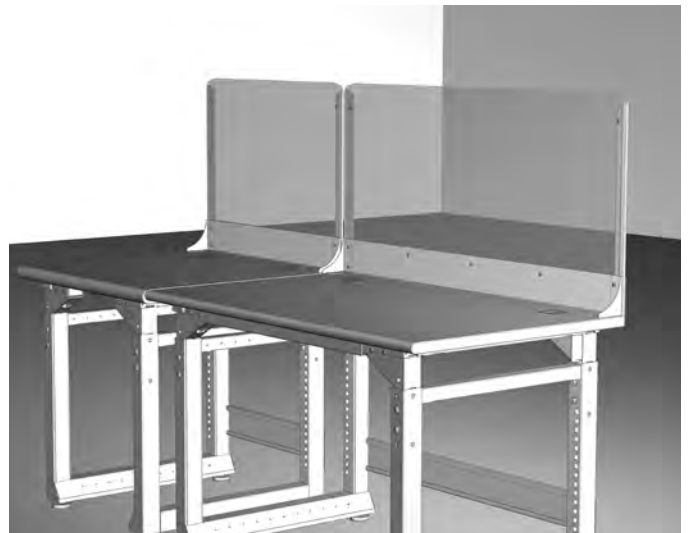

EATON

Powering Business Worldwide