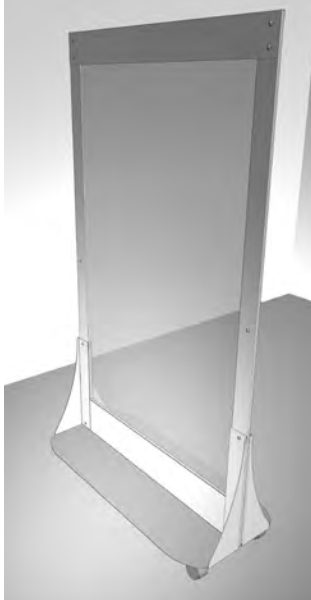

Work space shields

Universal freestanding floor divider

Freestanding 61" high

Model #	Dimensions in inches	US List Price
FSFLDIVPNL2461	24W x 61H	$ 1,100.00
FSFLDIVPNL3061	30W x 61H	$ 1,150.00
FSFLDIVPNL3661	36W x 61H	$ 1,200.00
FSFLDIVPNL4261	42W x 61H	$ 1,250.00
FSFLDIVPNL4861	48W x 61H	$ 1,300.00

Includes rolling casters 61" high

Model #	Dimensions in inches	US List Price
CBFLDIVPNL2461	24W x 61H	$ 1,100.00
CBFLDIVPNL3061	30W x 61H	$ 1,150.00
CBFLDIVPNL3661	36W x 61H	$ 1,200.00
CBFLDIVPNL4261	42W x 61H	$ 1,250.00
CBFLDIVPNL4861	48W x 61H	$ 1,300.00