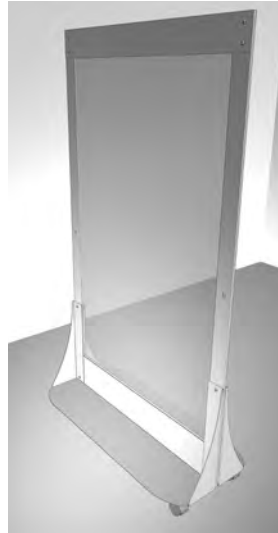

EATON

Powering Business Worldwide