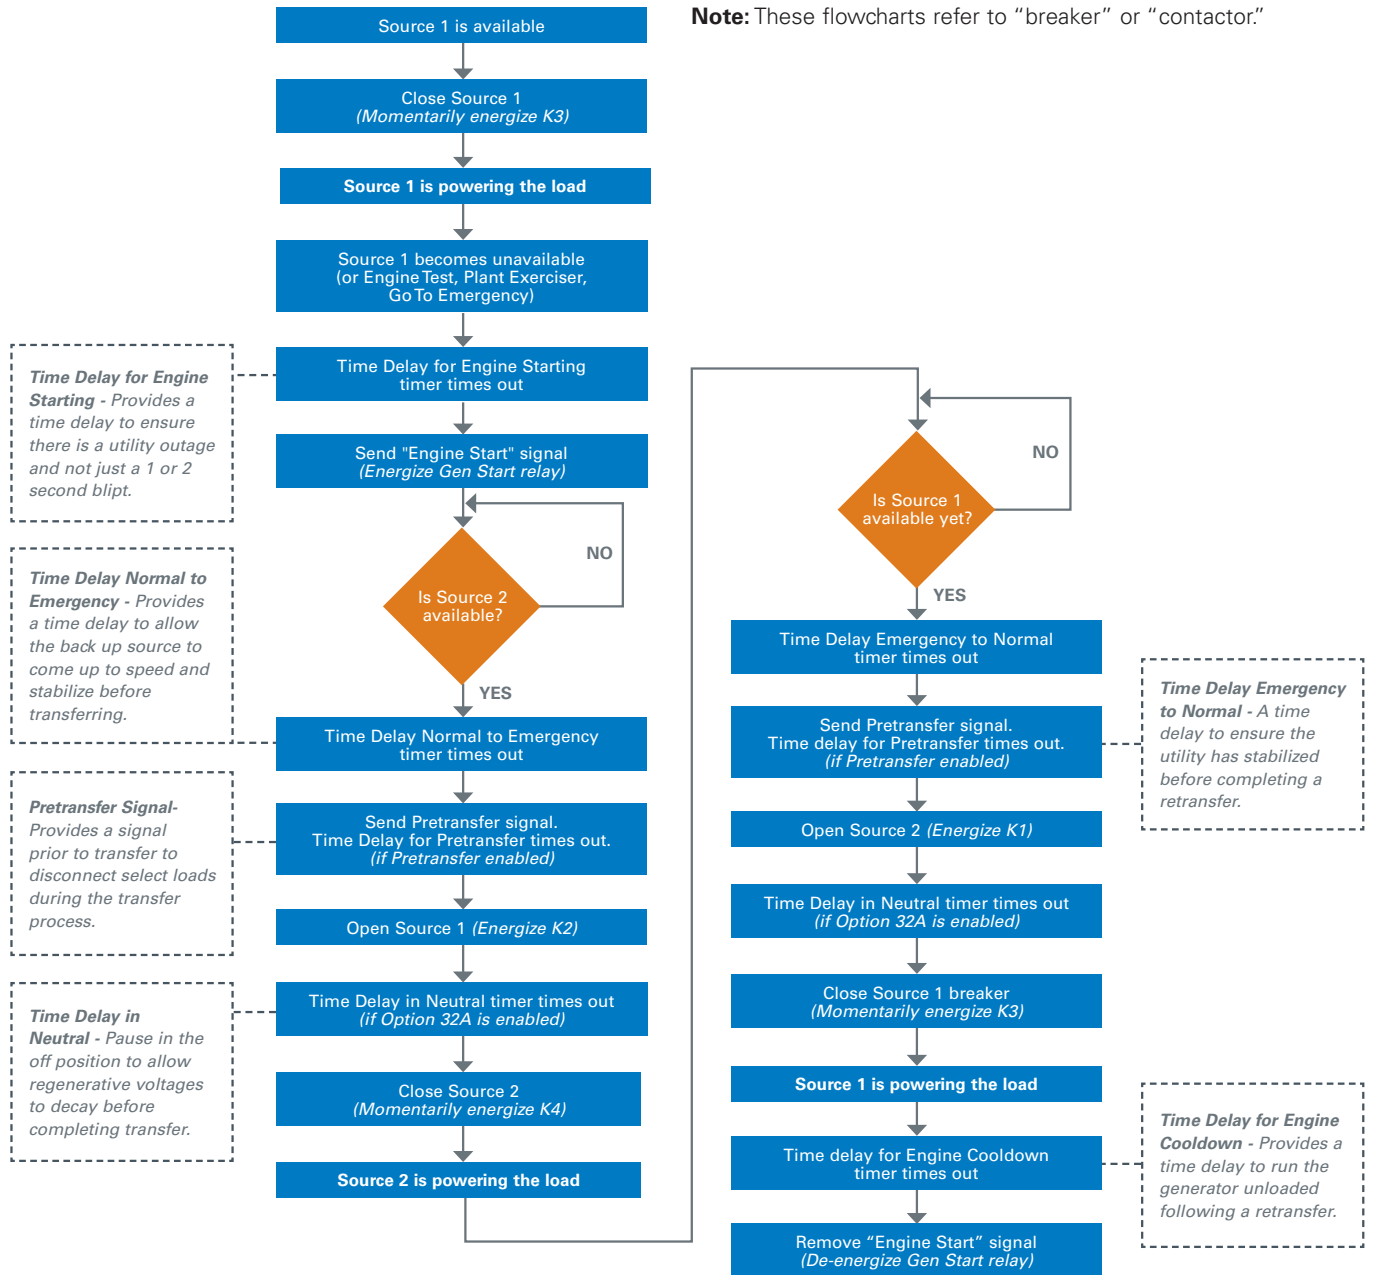

Utility - Generator Transfer Switch

Note: These flowcharts refer to "breaker" or "contactor."

Eaton Corporation
 1000 Cherrington Parkway
 Moon Township, PA 15108
 (412)893-3300

© 2013 Eaton Corporation
 All Rights Reserved
 Printed in USA
 Publication No. SA140002EN
 November 2013

Eaton is a registered trademark.

All other trademarks are property of their respective owners.