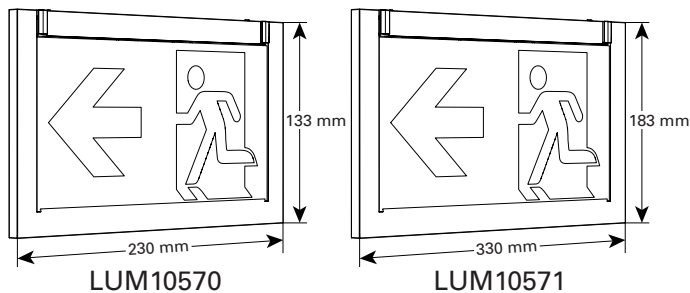

CrystalWay

Kit éclairage / Panel Kit / Ersatz LED-Piktogramm

Montage mural / Wall-mounting / Wandmontage

3

a.

LUM10570
LUM10571

b.

4