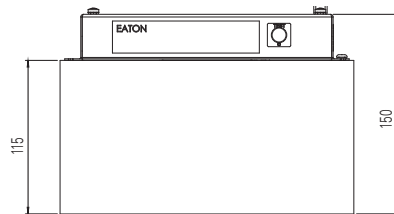

Operation :

Universal use for maintained and non-maintained operation and for 1 h, 3 h or 8 h operation

Applications:

Large wide areas, warehouses, retail areas