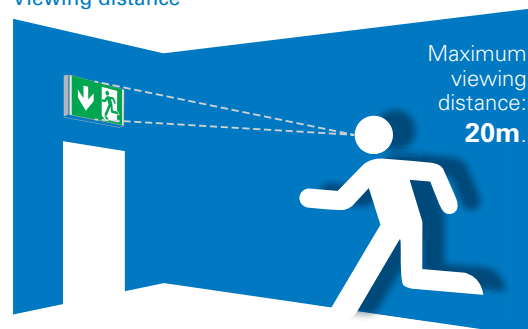

5.7

Exit signs - Indoor

Exit cube

- Modular design of the polycarbonate cube for simple and safe mounting by just sliding cube onto installed luminaire
- Easy and flexible mounting options with space to land cables- Ceiling, wall, cable and chain
- Robust design with impact-resistance of IK07

Light Source:

4x 1W LED

The Exit Cube has three-sided illumination, making it suitable for large and wide areas, for example warehouses or retail areas. Optimal perceptibility of the luminaire is achieved by the high luminance of the white contrasting colour (>500 cd/m²).

Operation :

Universal use for maintained and non-maintained operation and for 1 h, 3 h or 8 h operation

Applications:

Large wide areas, warehouses, retail areas

Viewing distance

Viewing distance of 20 meters provides the ability to use fewer products and less power consumption per coverage area of an application.