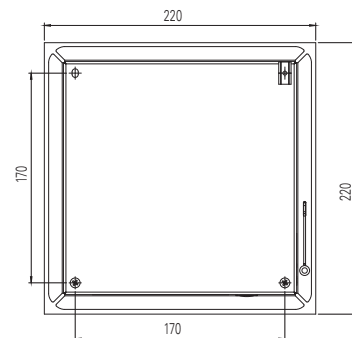

Operation :

Universal use for maintained and non-maintained operation and for 1 h, 3 h or 8 h operation

Applications:

Large wide areas, warehouses, retail areas