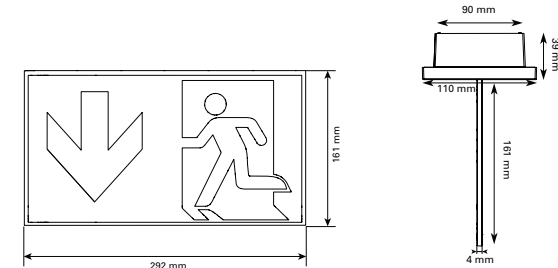

NexiTech LED 30m viewing distance

Ordering details - Opal diffuser for Exit Sign and Safety Lighting functions

High Uniformity, complying with EN1838, suitable for NexiTech LED IP40 versions

Order code	Description	Pictogram
NEXI-PLEXO-DB	NEXI PANEL OPAL 30 D-B ISO High Unifor.	30m, Down/Blank
NEXI-PLEXO-DD	NEXI PANEL OPAL 30 D-D ISO High Unifor.	30m, Down/Down
NEXI-PLEXO-LR	NEXI PANEL OPAL 30 L-R ISO High Unifor.	30m, Left/Right
NEXI-PLEXO-UB	NEXI PANEL OPAL 30 U-B ISO High Unifor.	30m, Up/Blank
NEXI-PLEXO-UU	NEXI PANEL OPAL 30 U-U ISO High Unifor.	30m, Up/Up
NEXI-PLEXO-20-DB	NEXI PANEL OPAL 20 D-B ISO High Unifor.	20m, Down/Blank
NEXI-PLEXO-20-DD	NEXI PANEL OPAL 20 D-D ISO High Unifor.	20m, Down/Down
NEXI-PLEXO-20-LR	NEXI PANEL OPAL 20 L-R ISO High Unifor.	20m, Left/Right
NEXI-PLEXO-20-UB	NEXI PANEL OPAL 20 U-B ISO High Unifor.	20m, Up/Blank
NEXI-PLEXO-20-UU	NEXI PANEL OPAL 20 U-U ISO High Unifor.	20m, Up/Up