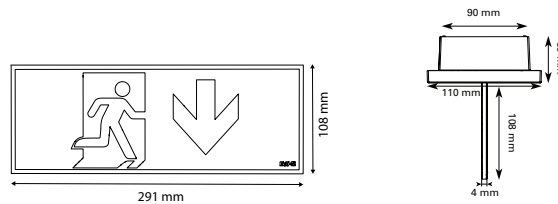

NexiTech LED 20m viewing distance