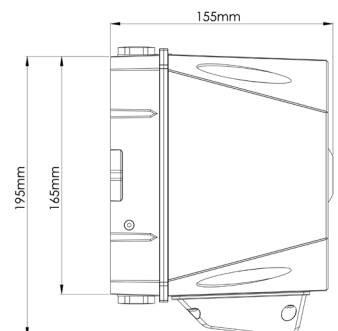

X10 Maxi Sounder Beacon

The X10 Maxi sounder beacon is an industrial signaling alarm, available in 4 fade resistant body colours, 6 LED beacon colours, and high and low voltage variants. It is certified to IP66 and IP69K, and verified to operate at extreme temperatures -30°C to 70°C, and is therefore suitable for use in harsh conditions where a robust industrial sounder beacon is required. The X10 Maxi sounder beacon comes with an Eaton 10 year Extended Warranty and offers up to 120 dB(A) with 102 tones, and a versatile 4 stage alarm to allow you to retrofit to an existing installation.

Technical specifications

X10 Maxi Sounder Beacon

	Low voltage DC / AC product		AC Mains product	
Rated voltage	10V - 60V DC	10V - 30V AC	115V AC	230V AC
Sounder only* (DIN Tone, High Vol)	235 - 1600 mA	650 - 2720 mA	160 mA	83 mA
AV* (DIN Tone, High Vol, 1Hz Flash)	250 - 1725 mA	705 - 2920 mA	168 mA	87 mA
Sound output	120dB			
Alarm tones	102			
Alarm stages	4			
Stage control options	+ve low voltage trigger -ve low voltage trigger +ve supply voltage trigger -ve supply voltage trigger Reverse polarity trigger		Dry /0 volt contact trigger	
Flash rate	0.5Hz (30FPM) / 1Hz (60FPM) / Continuous / Off			
Operating temperature	-30°C to +70°C			
Ingress Protection (IP) rating	IP66 (dust ingress/powerful jets of water) IP69K (dust ingress/steam jet cleaning)			
Warranty	10 years**			
Material	UV stabilised polycarbonate ASA			
Colour - housing	Red (RAL 3001) White (RAL9003) Dark grey (RAL7012) Light grey (RAL7035)			
Colour - beacon	Red Magenta Amber Clear Blue Green			
Cable entry	Top: 2 x M20 threaded cable entries Bottom: 1 x M20 threaded cable entry			
Connecting terminals	up to 2.5mm ²			
Weight	2.490kg (AC Mains); 1.925kg (Low voltage DC / AC)			