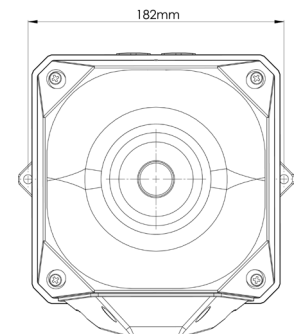

X10 Maxi Sounder Beacon

The X10 Maxi sounder beacon is an industrial signaling alarm, available in 4 fade resistant body colours, 6 LED beacon colours, and high and low voltage variants. It is certified to IP66 and IP69K, and verified to operate at extreme temperatures -30°C to 70°C, and is therefore suitable for use in harsh conditions where a robust industrial sounder beacon is required. The X10 Maxi sounder beacon comes with an Eaton 10 year Extended Warranty and offers up to 120 dB(A) with 102 tones, and a versatile 4 stage alarm to allow you to retrofit to an existing installation.

Technical specifications

X10 Maxi Sounder Beacon

	Low voltage DC / AC product		AC Mains product	
Rated voltage	10V - 60V DC	10V - 30V AC	115V AC	230V AC
Sounder only* (DIN Tone, High Vol)	235 - 1600 mA	650 - 2720 mA	160 mA	83 mA
AV* (DIN Tone, High Vol, 1Hz Flash)	250 - 1725 mA	705 - 2920 mA	168 mA	87 mA
Sound output	120dB			
Alarm tones	102			
Alarm stages	4			
Stage control options	+ve low voltage trigger -ve low voltage trigger +ve supply voltage trigger -ve supply voltage trigger Reverse polarity trigger		Dry /0 volt contact trigger	
Flash rate	0.5Hz (30FPM) / 1Hz (60FPM) / Continuous / Off			
Operating temperature	-30°C to +70°C			
Ingress Protection (IP) rating	IP66 (dust ingress/powerful jets of water) IP69K (dust ingress/steam jet cleaning)			
Warranty	10 years**			
Material	UV stabilised polycarbonate ASA			
Colour - housing	Red (RAL 3001) White (RAL9003) Dark grey (RAL7012) Light grey (RAL7035)			
Colour - beacon	Red Magenta Amber Clear Blue Green			
Cable entry	Top: 2 x M20 threaded cable entries Bottom: 1 x M20 threaded cable entry			
Connecting terminals	up to 2.5mm ²			
Weight	2.490kg (AC Mains); 1.925kg (Low voltage DC / AC)			