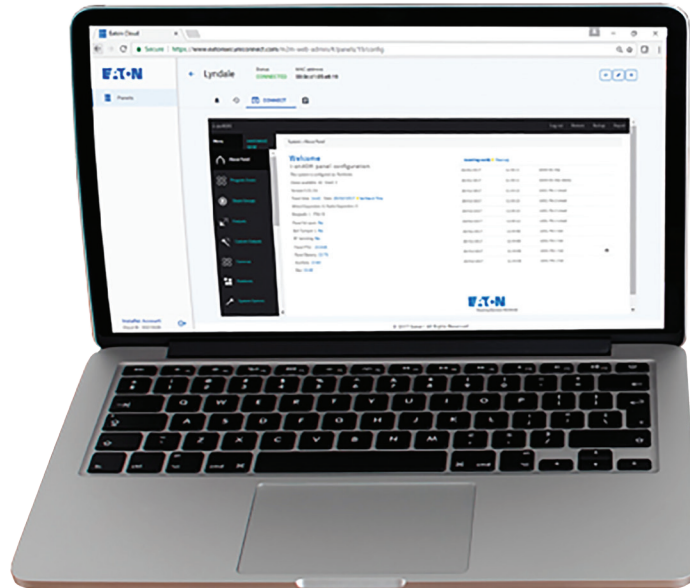

Eaton SecureConnect™ end-user app

Eaton SecureConnect™ is a smart intruder solution offering property owners 24/7 control over their security system from anywhere in the world through a user-friendly mobile app available for iOS and Android operating systems.

- Real-time push notifications of system activity are sent directly to the end-users smart device alerting them to events whether home or away.
- Allows users to set or unset their system remotely and receive visual verification of events instantly.
- Eaton's securely encrypted app is equipped with facial and fingerprint recognition and has been rigorously tested and approved by Eaton's Cyber-Security Centre of Excellence.
- Available on Eaton's second generation Scantronic i-on burglar alarm panels - i-on Compact, i-on Style, i-on30R and i-on40H.

Eaton SecureConnect™ installer cloud

Eaton SecureConnect™ installer cloud is a smart security management system for residential and commercial buildings, enabling remote monitoring of the latest IP intruder alarm devices via a user-friendly interface. Thoroughly tested by Eaton's Cyber-Security Centre of Excellence and keeps installers in total control of their installations.