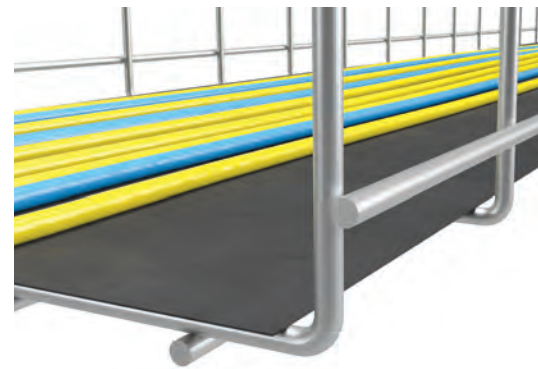

* Specify color ___: Black (BLK) or White (WHT)

Scored flat plus sidewall**

Scored Flat Plus Sidewall Part No.*	Flextray Width in.	Sidewall Flextray Height in.
FT POLY-LINERSW 2x2x200 ___	2	2
FT POLY-LINERSW 2x4x200 ___	4	2
FT POLY-LINERSW 2x6x200 ___	6	2
FT POLY-LINERSW 2x8x200 ___	8	2
FT POLY-LINERSW 2x12x200 ___	12	2
FT POLY-LINERSW 2x16x200 ___	16	2
FT POLY-LINERSW 2x18x200 ___	18	2
FT POLY-LINERSW 2x20x200 ___	20	2
FT POLY-LINERSW 2x24x200 ___	24	2
FT POLY-LINERSW 2x30x200 ___	30	2
FT POLY-LINERSW 2x32x200 ___	32	2
FT POLY-LINERSW 4x4x200 ___	4	4
FT POLY-LINERSW 4x6x200 ___	6	4
FT POLY-LINERSW 4x8x200 ___	8	4
FT POLY-LINERSW 4x12x200 ___	12	4
FT POLY-LINERSW 4x16x200 ___	16	4
FT POLY-LINERSW 4x18x200 ___	18	4
FT POLY-LINERSW 4x20x200 ___	20	4
FT POLY-LINERSW 4x24x200 ___	24	4
FT POLY-LINERSW 4x30x200 ___	30	4
FT POLY-LINERSW 6x8x200 ___	8	6
FT POLY-LINERSW 6x12x200 ___	12	6
FT POLY-LINERSW 6x16x200 ___	16	6
FT POLY-LINERSW 6x18x200 ___	18	6
FT POLY-LINERSW 6x20x200 ___	20	6
FT POLY-LINERSW 6x24x200 ___	24	6

* Specify color ___: Black (BLK) or White (WHT)