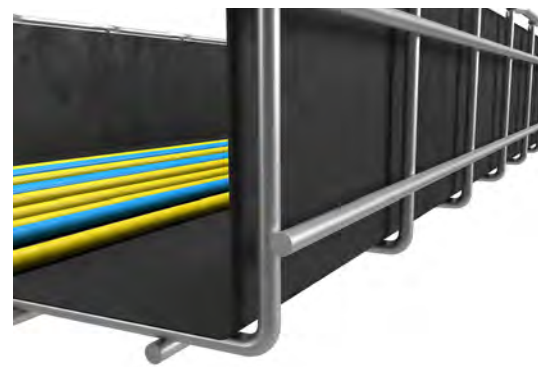

Polypropylene liner for Flextray wire basket

B-Line series Flextray™ wire basket solution now includes a flame retardant polypropylene liner for electrical commercial and data center applications.

Features

- UL certified; UL 94 V-0 rated in thickness of 0.017"
- Available in flat and scored flat for sidewalls
- Available in black (BLK) and white (WHT)
- Rolls are 200 feet in length
- Installation is as simple as position, roll, and cut as needed

* Specify color ___: Black (BLK) or White (WHT)

Scored flat plus sidewall**

Scored Flat Plus Sidewall Part No.*	Flextray Width in.	Sidewall Flextray Height in.
FT POLY-LINERSW 2x2x200 ___	2	2
FT POLY-LINERSW 2x4x200 ___	4	2
FT POLY-LINERSW 2x6x200 ___	6	2
FT POLY-LINERSW 2x8x200 ___	8	2
FT POLY-LINERSW 2x12x200 ___	12	2
FT POLY-LINERSW 2x16x200 ___	16	2
FT POLY-LINERSW 2x18x200 ___	18	2
FT POLY-LINERSW 2x20x200 ___	20	2
FT POLY-LINERSW 2x24x200 ___	24	2
FT POLY-LINERSW 2x30x200 ___	30	2
FT POLY-LINERSW 2x32x200 ___	32	2
FT POLY-LINERSW 4x4x200 ___	4	4
FT POLY-LINERSW 4x6x200 ___	6	4
FT POLY-LINERSW 4x8x200 ___	8	4
FT POLY-LINERSW 4x12x200 ___	12	4
FT POLY-LINERSW 4x16x200 ___	16	4
FT POLY-LINERSW 4x18x200 ___	18	4
FT POLY-LINERSW 4x20x200 ___	20	4
FT POLY-LINERSW 4x24x200 ___	24	4
FT POLY-LINERSW 4x30x200 ___	30	4
FT POLY-LINERSW 6x8x200 ___	8	6
FT POLY-LINERSW 6x12x200 ___	12	6
FT POLY-LINERSW 6x16x200 ___	16	6
FT POLY-LINERSW 6x18x200 ___	18	6
FT POLY-LINERSW 6x20x200 ___	20	6
FT POLY-LINERSW 6x24x200 ___	24	6

* Specify color ___: Black (BLK) or White (WHT)

** Sidewall materials available to ship starting Jan 2021

[Eaton.com/Flextray](https://www.eaton.com/Flextray)

Powering Business Worldwide

Follow us on social media to get the latest product and support information.