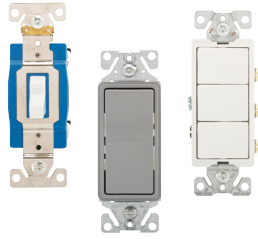

Switches

- Residential decorator and toggle
- Heavy-duty and extra heavy-duty
- Combination devices
- Specialty locking and lighted