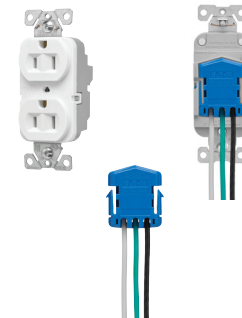

EZ Link modular devices

- Increase productivity
- Addresses needs to meet deadlines and budgets
- Revolutionary design
- Fast to the Finish