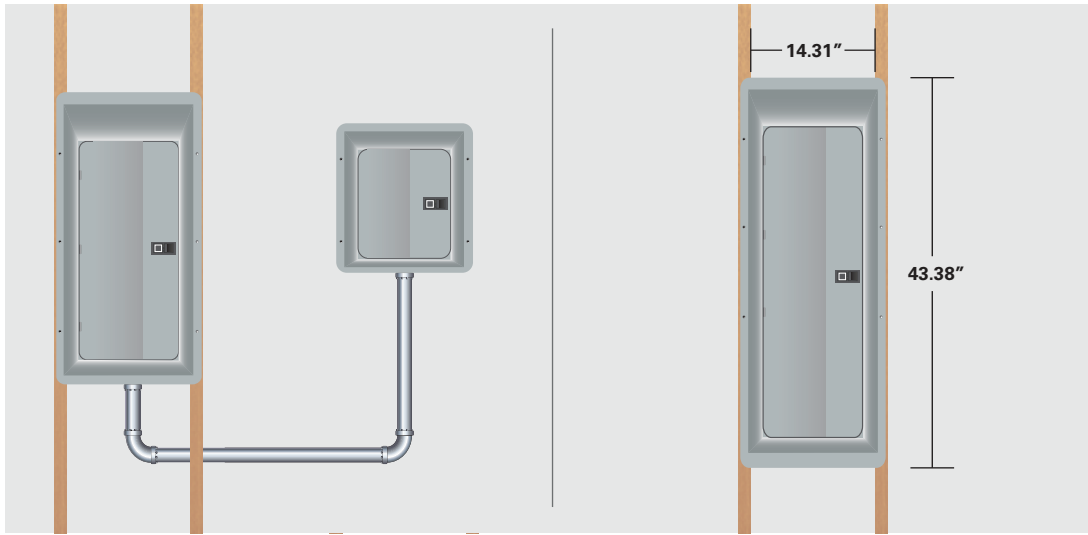

Type BR 60-Space /120-Circuit Loadcenters

Eliminates the need for a subpanel

Eaton's Type BR 60-space/120-circuit loadcenter provides a space and time savings solution that enables more circuits to be wired in a single installation.

Benefits:

- Full 60 spaces — listed for up to 120 poles
- Compact AFCI breaker design saves installation and troubleshooting time
- Backed-out neutral screws for increased ease of installation
- Easy to hang trim via top and bottom keyhole mount on each side
- Additional knockouts along each side wall for surface applications
- Fits within standard stud width
- 25 kAIC Commercial Grade main breaker for superior interrupting ratings and performance
- 10-year warranty
- Over 120 neutral terminations available

Powering Business Worldwide

Traditional loadcenter and subpanel installation 60-space/120-circuit loadcenter eliminates the subpanel

Easy to Hang Trim:

- Top keyhole mount on each side - install and remove cover with ease

① With use of Type BR twin breakers

Dimensions - Approximate Dimensions in inches (mm)			
Box Size	Height	Width	Depth
L3	43.38 (1228.3)	14.31 (363.5)	3.88 (98.4)
L3R	48.75 (1238.2)	14.31 (363.5)	5.19 (131.8)